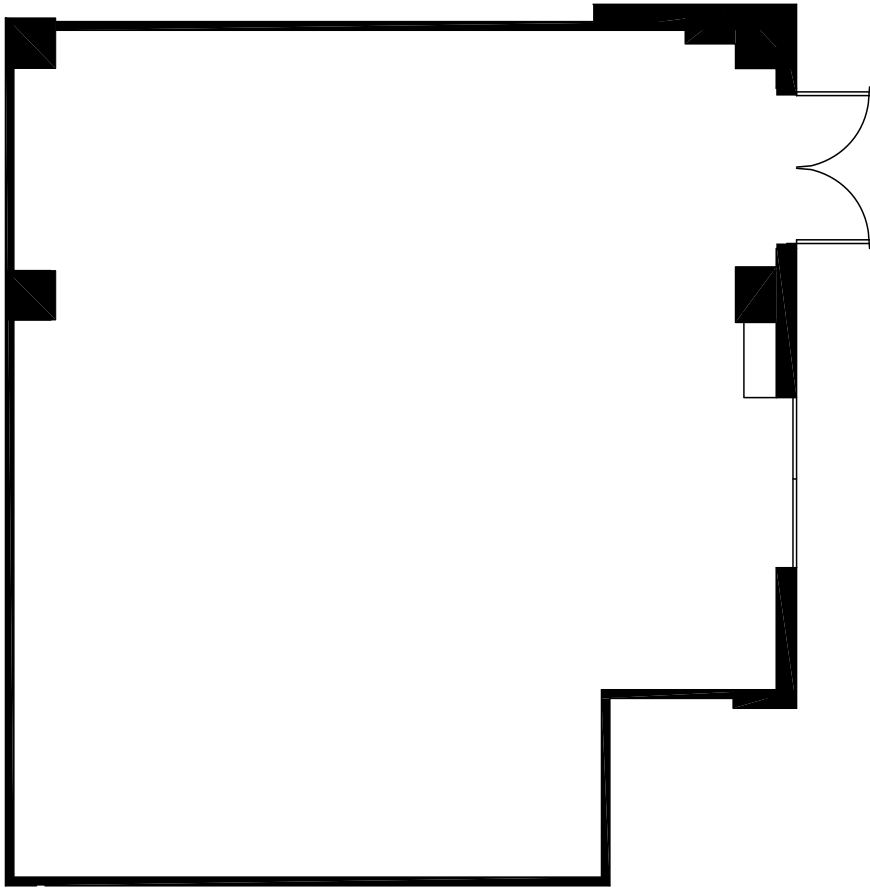

SUITE 100A
±1,434 RSF

CALIFORNIA PLAZA

PLEASE CONTACT THE LEASING BROKERS FOR MORE INFORMATION

360° [CLICK HERE FOR VIRTUAL TOUR](#)

BRECK LUTZ
925.324.6321
breck.lutz@nmrk.com
CA RE LICENSE #00936859

DANNY BARTZ
925.708.8188
danny.bartz@nmrk.com
CA RE LICENSE #01971819